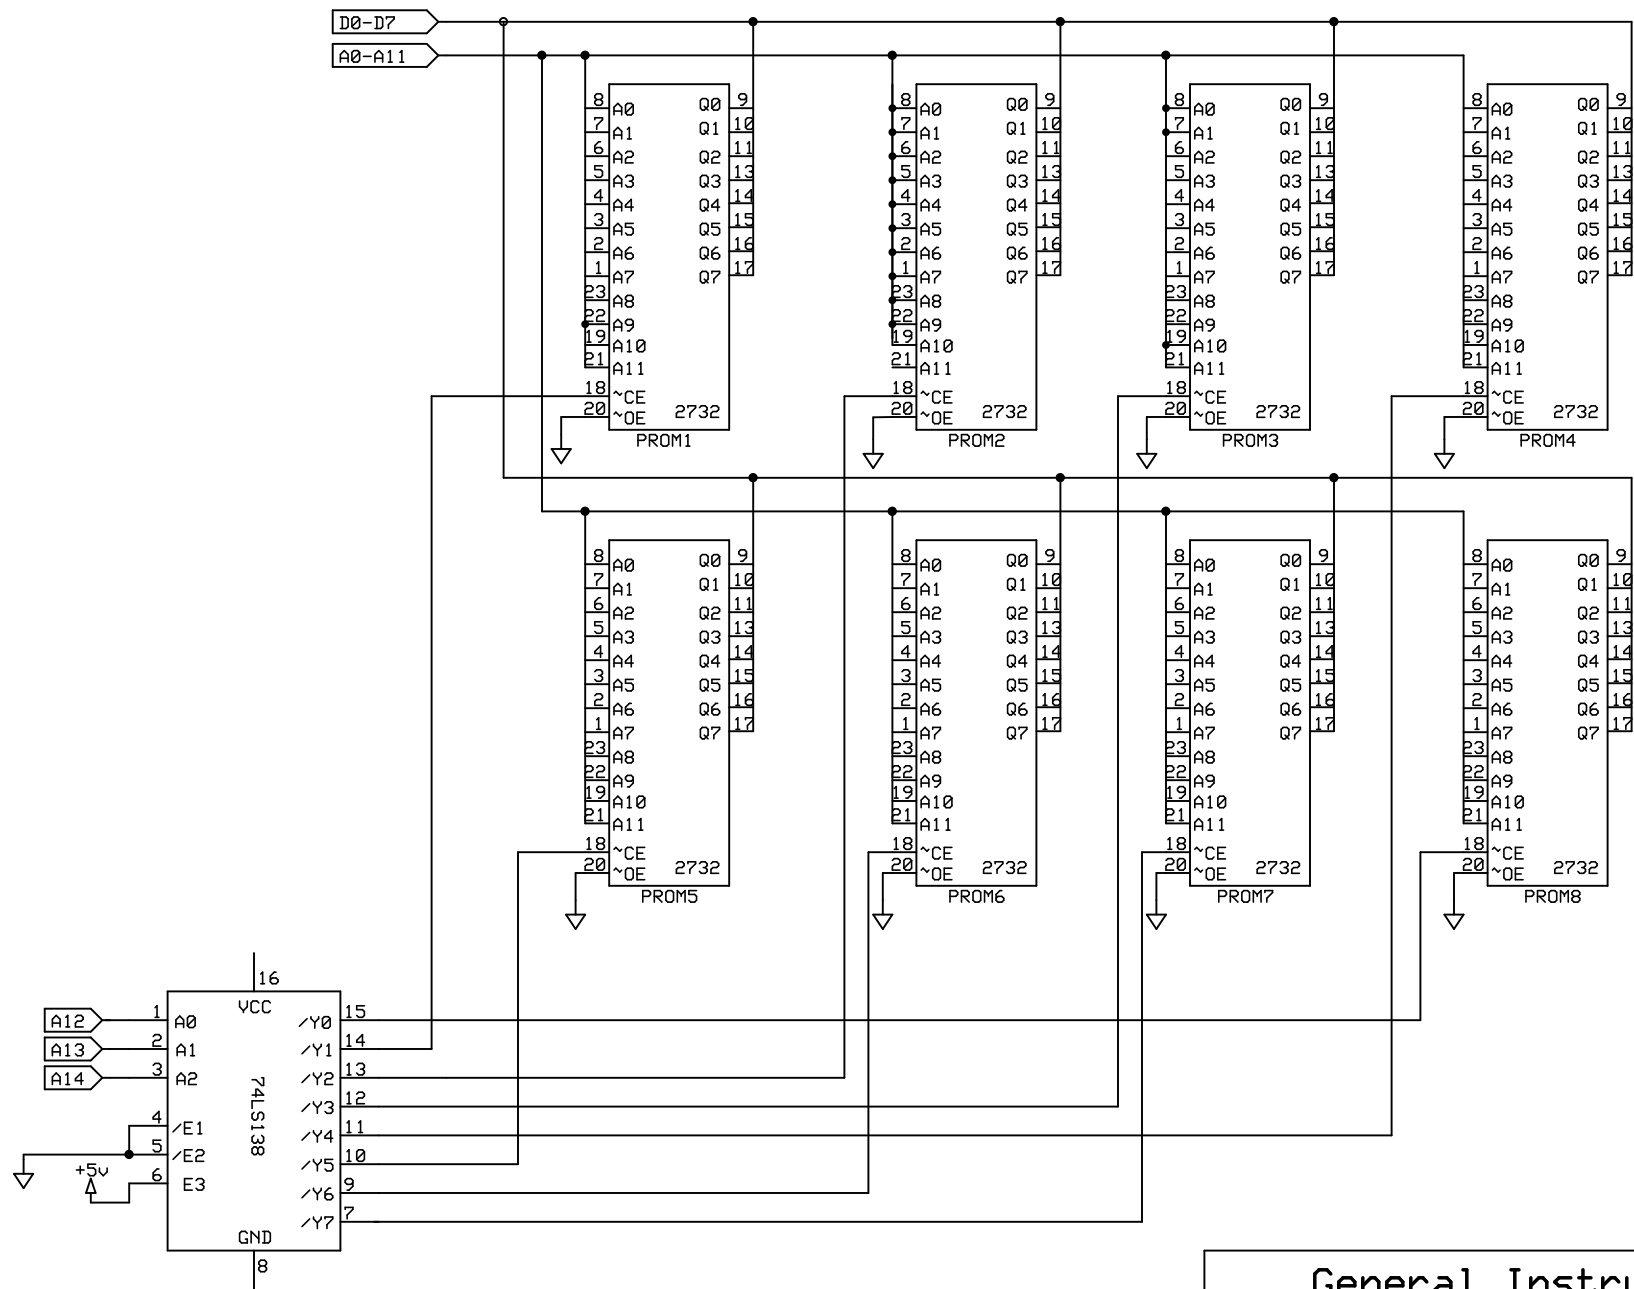

Traced from actual hardware, accuracy cannot be guaranteed

Traced from actual hardware, accuracy cannot be guaranteed

General Instruments	
Speech Field Development Board	
Rev 1.0	Page 2 of 3
8/5/2024	

Traced from actual hardware, accuracy cannot be guaranteed

Magnavox	
Power Supply	
Rev 1.0	Page 3 of 3
8/18/2024	